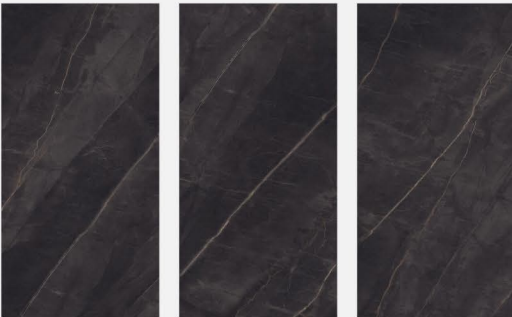

BLACK ROSE

Size :
800x1600mm

Finish :
Intense Highgloss

Thickness :
09mm

Random :
04