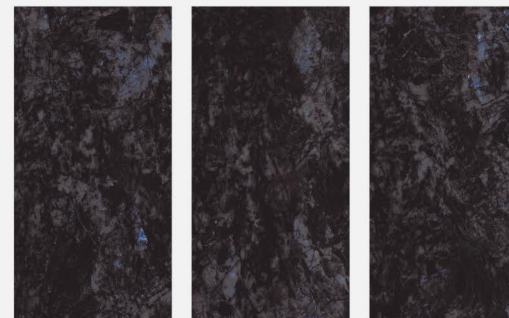

Finish :
Intense Highgloss

Thickness :
09mm

Random :
04

CALACUTTA BLACK

Size :
800x1600mm

Finish :
Intense Highgloss

Thickness :
09mm

Random :
04

VOLGA BLUE

Size :
800x1600mm

Finish :
Intense Highgloss

Thickness :
09mm

Random :
04

VOLGA BLUE

Transform Your Vision into Reality with ARM Global Tiles

Thank you for delving into the opulent world of ARM Global's luxury tiles. Our relentless pursuit of perfection ensures that each tile is a harmonious blend of elegance, durability, and innovation. Whether your project calls for the timeless charm of classic designs or the sleek sophistication of contemporary styles, ARM Global's tiles provide the perfect foundation for your creative vision.